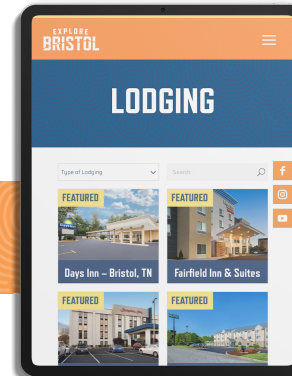

PROMOTE YOUR BUSINESS

ON EXPLOREBRISTOL.COM

Reach a mobile market - **65% of traffic is mobile!**

Responsive design means your ad is effective on any device.

100% of impressions are adjacent to content about travel in the Bristol, Northeast TN & Southwest VA region. With so much content being added daily, differentiating yourself with an ad is critical for success!

YOUR AD PLACEMENT OPTIONS

TIER 1

AD LOCATION: **HOMEPAGE**

COST: **\$150 PER MONTH ***

TIER 2

AD LOCATION: **SUB-PAGE**

COST: **\$100 PER MONTH ***

Example: Lodging page